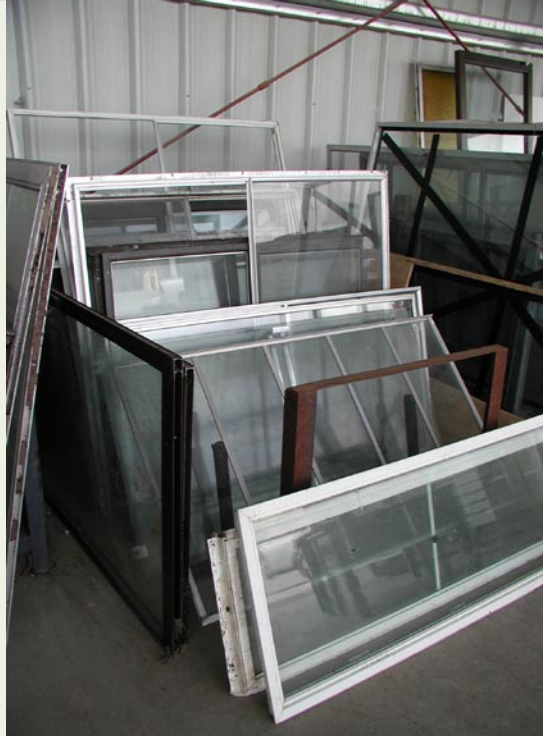

Reclaimed Doors and Windows

Doors and windows salvaged from landfill available at low cost at three disposal site locations:

Local source(s):

**Central Landfill
(Reuse and Recycling)**

- 795-3660

**Healdsburg Transfer Station
(Reuse and Recycling)**

- 433-0321

**Sonoma Transfer Station
(Reuse and Recycling)**

- 996-5423

Solatube Miracle Skylight™

Manufacturer:

Solatube International

Carlsbad, CA

800-966-7652

www.solatube.com

Attributes:

Solatube is the largest manufacturer of tubular skylights in the world and was one of the first companies to develop and introduce this type of product. Solatube light pipes are 10", 14" or 21" in diameter.